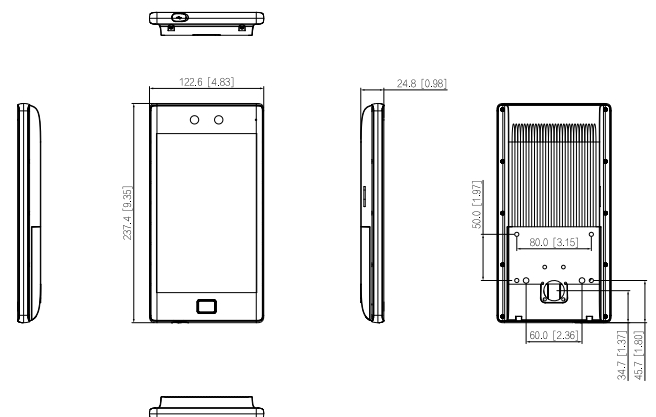

Port

RS-485	1
RS-232	1
Wiegand	1, input and output port
USB	1 × USB 2.0 port
Network Port	1 × 10 Mbps/100 Mbps Ethernet port
Alarm Input	2 (On/off signal)
Alarm Output	2 (Relay)
Alarm Linkage	Yes
Exit Button	1
Door Status Detection	1
Lock Control	1

Alarm

Anti-pass Back	Yes
Tamper Alarm	Yes
Duress Alarm	Yes
Door Sensor Timeout	Yes
Intrusion	Yes
Illegal Card Exceeding Threshold	Yes
Duress Fingerprint	Yes

General

Power Adapter	Included
Power Supply	12 VDC, 2 A
Protection	IP65
Power Consumption	≤24 W
Product Dimensions	237.4 mm × 122.6 mm × 24.8 mm (9.35" × 4.83" × 0.98")
Packaging Dimensions	390.0 mm × 320.0 mm × 360.0 mm (15.35" × 12.60" × 14.17") (H × W × D)
Transport Package Dimensions	299.0 mm × 164.0 mm × 72.0 mm (11.77" × 6.46" × 2.83") (H × W × D)
Operating Temperature	–30 °C to +60 °C (–22 °F to +140 °F)
Operating Humidity	0%–90% (RH), non-condensing
Operating Altitude	0 m–1,300 m (0 ft–4265.09 ft)
Operating Environment	Indoor; outdoor
Gross Weight	1.0 kg (2.20 lb)
Accessory	Included wall mount bracket
Installation	Turnstile Mount;86 case mount;Wall;Floor Bracket Mount

Ordering Information

Type	Model	Description
Face Recognition Access Controller	DHI-ASI8214S-W	Dahua Face Recognition,Card Swiping,Password Face Recognition Access Controller

Dimensions (mm[inch])

Panels