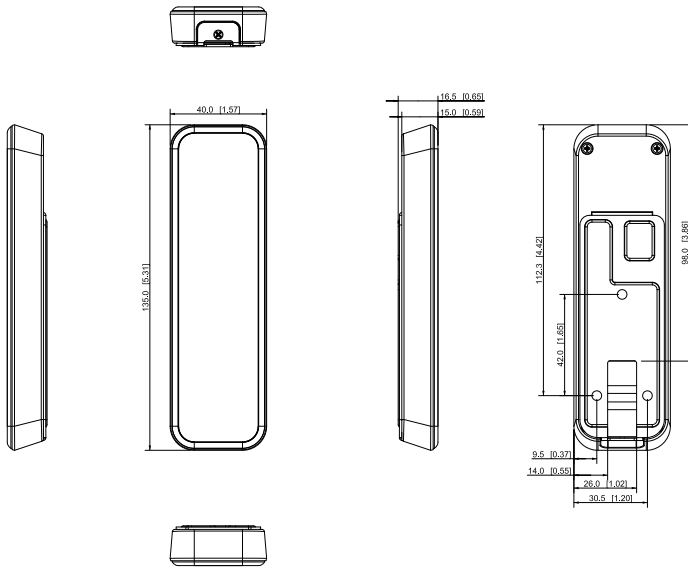

Port

RS-485	1 channel
Wiegand	1 output channel

Alarm

Tamper Alarm	Yes
Tamper Alarm	Yes

General

Power Supply	12V 0.5A DC
Protection	IP66 (silicon sealant is needed, see the manual)
Power Consumption	Standby ≤ 0.9W, working ≤ 1.7W
Product Dimensions	135 mm × 40 mm × 15 mm (5.31" × 1.57" × 0.59") (L × W × H)
Packaging Dimensions	195 mm × 75 mm × 52 mm (7.68" × 2.95" × 2.05") (L × W × H, 1 in inner carton) 415 mm × 400 mm × 230 mm (16.34" × 15.75" × 9.06") (L × W × H, carton)
Operating Temperature	–30°C to +70°C (–22°F to +158°F)
Operating Humidity	5%RH–95% (non-condensing)
Operating Environment	Indoor; outdoor
Gross Weight	0.16 kg (0.35 lb)
Installation	Surface mount
Certifications	CE; FCC

Ordering Information

Type	Model	Description
Access Reader	DHI-ASR2200A	DHI-ASR2200A Outdoor Waterproof IC Card Reader Slim Model

Dimensions (mm[inch])

Application